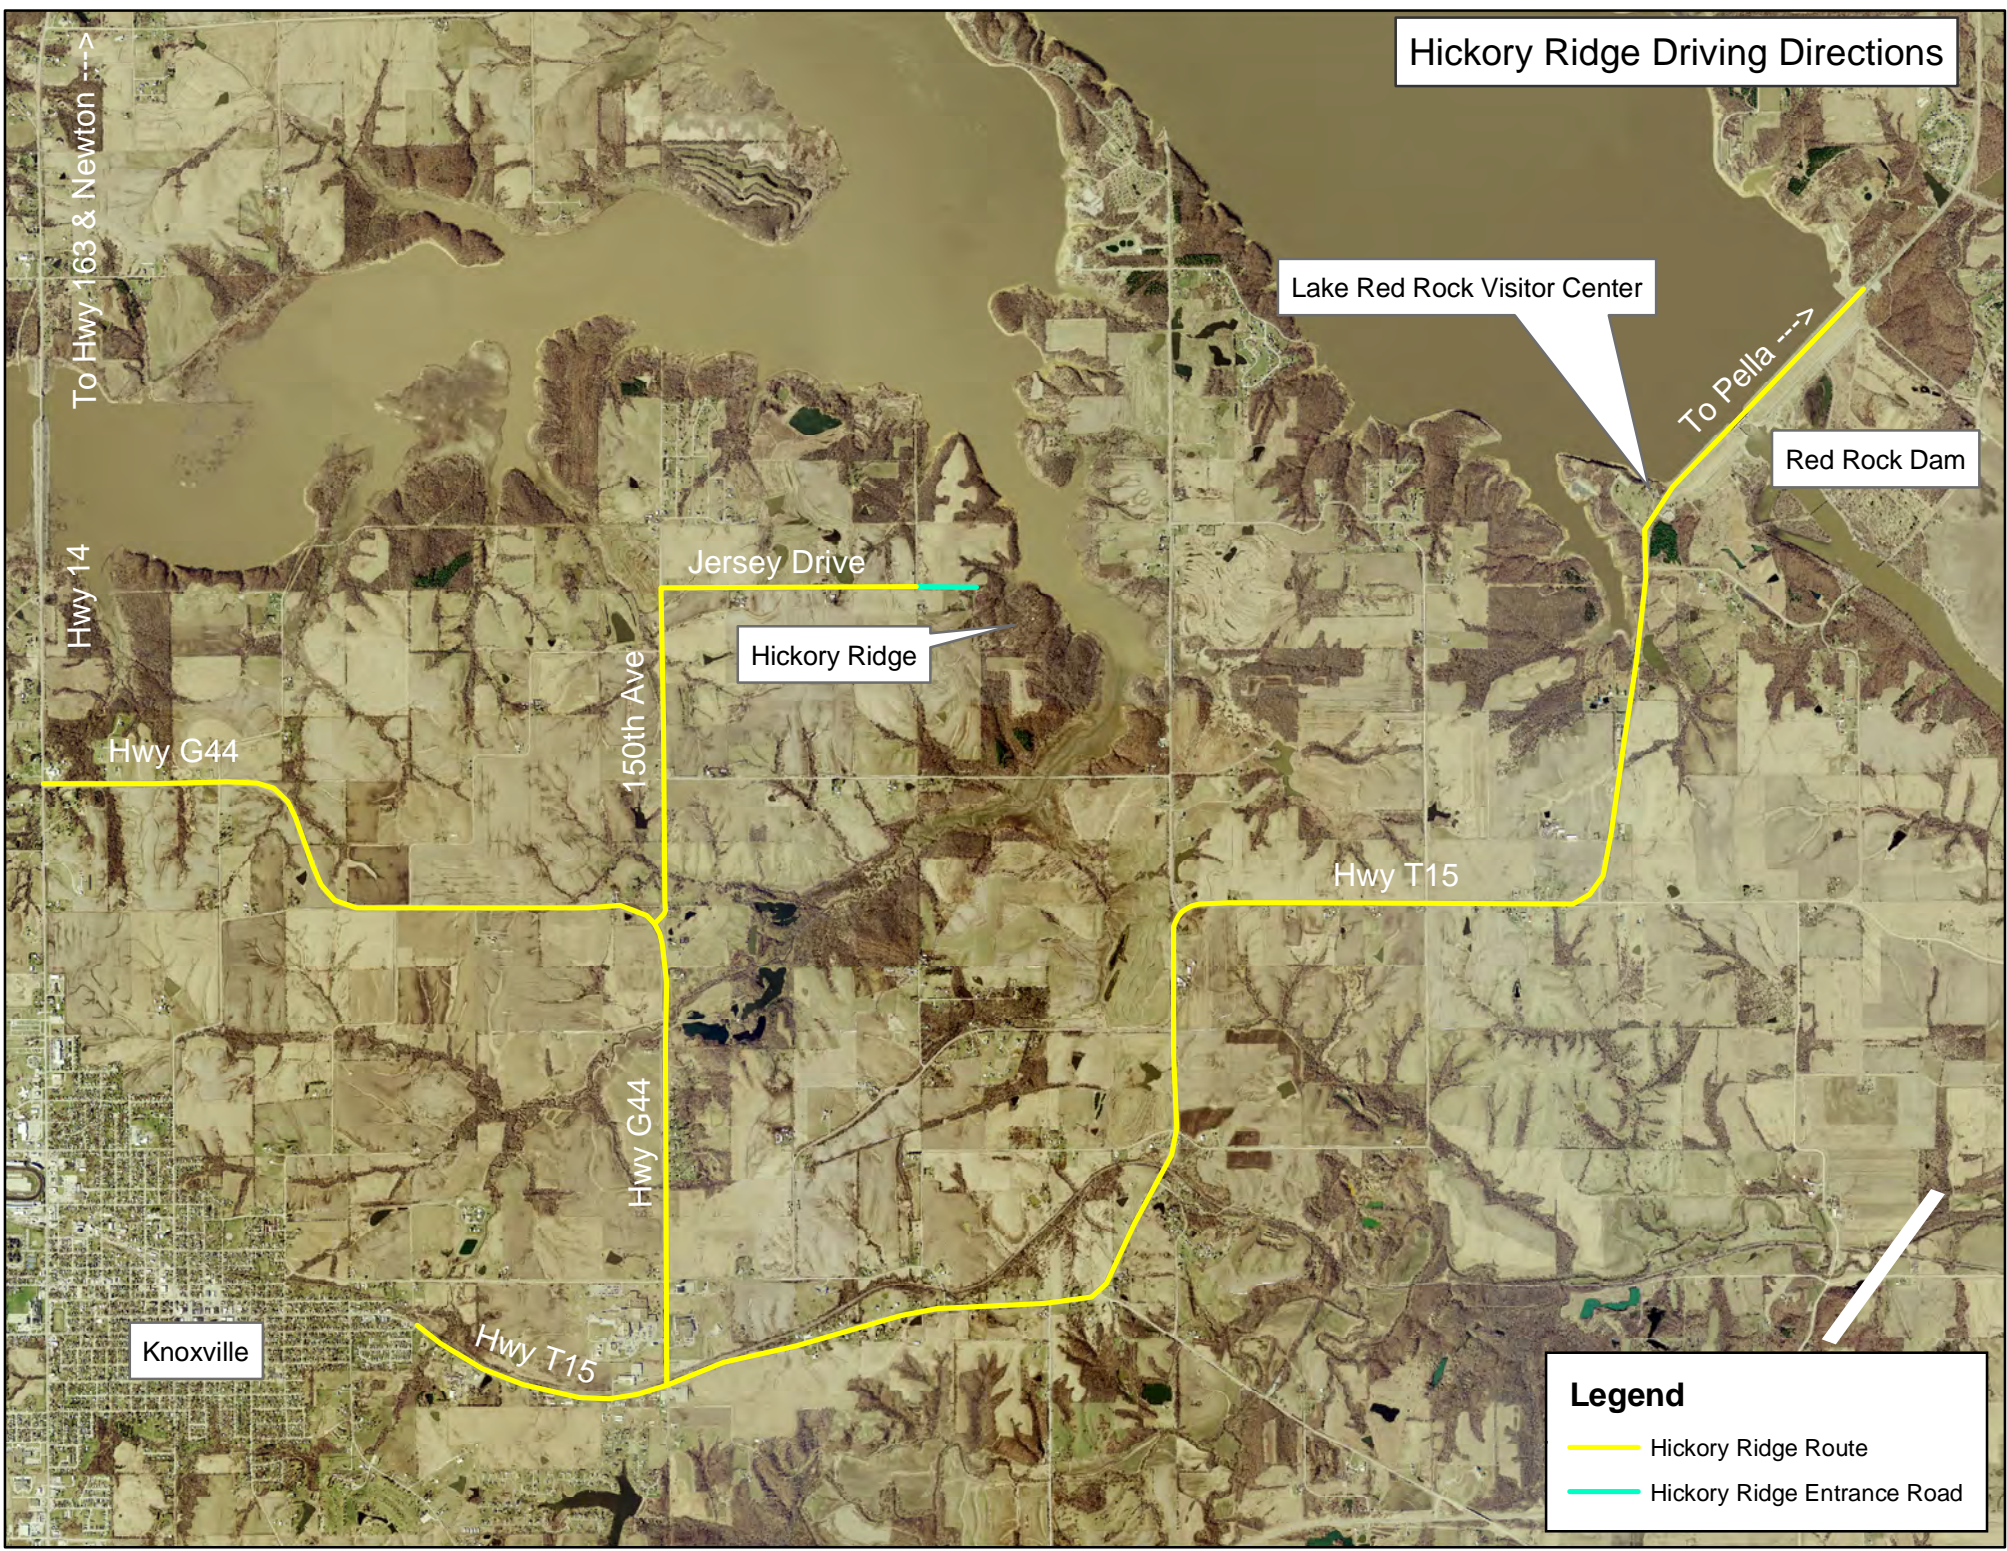

Hickory Ridge Driving Directions

To Hwy 163 & Newton --->

Hwy 14

Hwy G44

150th Ave

Hwy G44

Hwy T15

Jersey Drive

Hickory Ridge

Hwy T15

Lake Red Rock Visitor Center

To Pella --->

Red Rock Dam

Knoxville

Legend

-  Hickory Ridge Route
-  Hickory Ridge Entrance Road